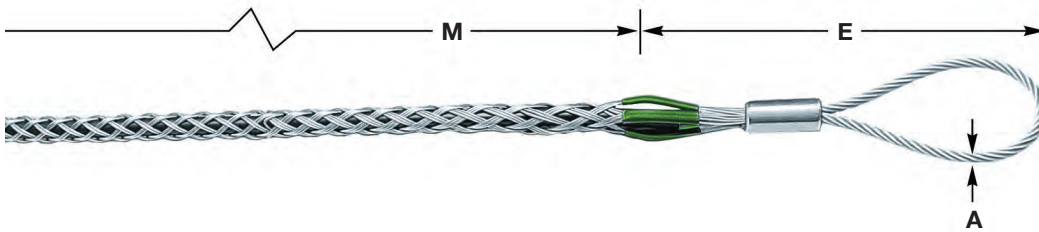

Multiple Strength Style Grips

Multiple Strength Pulling Grips are designed for pulling aluminum or copper bare conductor, ground wires, messenger strands, wire rope and insulated cables.

IMPORTANT

Read all breaking strength, safety and technical data relating to this product. Pages V-17 to V-26.

Note: E- Eye length M-Mesh length at nominal diameter.

Multiple Strength Grip-Flexible Eye

Cable Diameter Range Inches (cm)	Approx. Breaking Strength Lbs. (N)	E Inches (cm)	M Inches (cm)	Eye A Dia. Inches (cm)	Color Code	Catalog Number
.25"--.49" (.63-1.24)	6,800 (20,567)	9" (22.86)	26" (66.04)	1/4" (.63)	Dark Green	03302044
.50"--.74" (1.27-1.88)	10,000 (44,480)	9" (22.86)	32" (81.28)	5/16" (.79)	Brown	03302046
.75"--.99" (1.90-2.51)	14,400 (64,051)	11" (27.94)	41" (104.14)	3/8" (.95)	Light Blue	03302048
1.00"-1.24" (2.54-3.15)	24,600 (109,420)	12" (30.48)	52" (132.08)	1/2" (1.27)	Gold	03302050
1.25"-1.49" (3.17-3.78)	30,600 (136,109)	12" (30.48)	56" (142.24)	1/2" (1.27)	Black	03302052
1.50"-1.74" (3.81-4.42)	30,600 (136,109)	12" (30.48)	60" (152.40)	1/2" (1.27)	Red	03302054
1.75"-2.24" (4.44-5.69)	48,000 (213,504)	18" (45.72)	70" (177.80)	5/8" (1.59)	Dark Blue	03302056
2.00"-2.49" (5.08-6.32)	48,000 (213,504)	18" (45.72)	50" (127.00)	5/8" (1.59)	Yellow	033021078
2.50"-2.99" (6.35-7.59)	48,000 (213,504)	18" (45.72)	52" (132.08)	5/8" (1.59)	Orange	033021079
3.00"-3.49" (7.62-8.86)	48,000 (213,504)	18" (45.72)	50" (127.00)	5/8" (1.59)	Aluminum	033021080
3.50"-3.99" (8.89-10.13)	48,000 (213,504)	18" (45.72)	53" (134.62)	5/8" (1.59)	Light Green	033021081